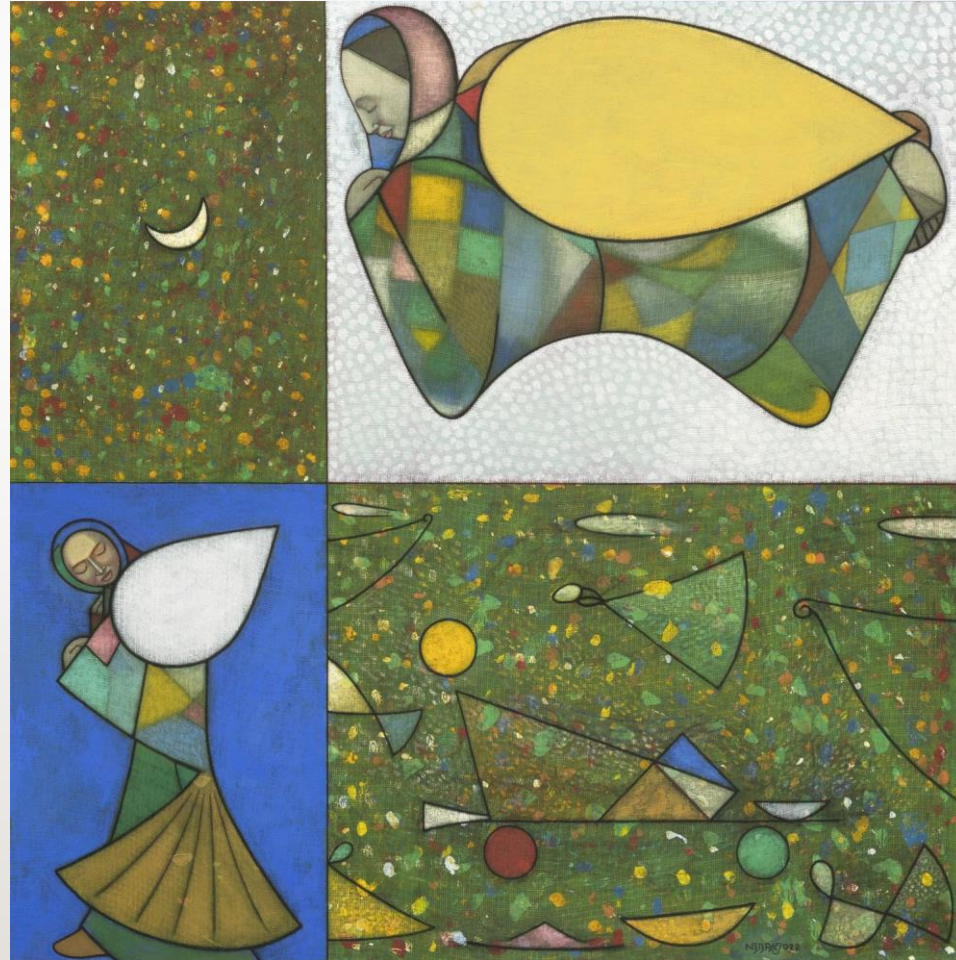

Neeraj Goswami

Night of the Angels

36in x 36in

Acrylic on Canvas

2022

ENQUIRE NOW