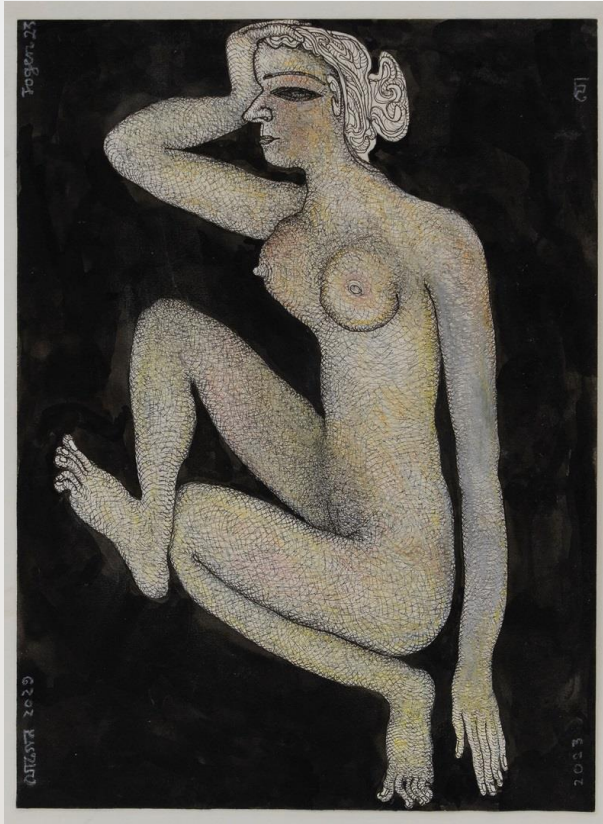

Dipak Banerjee

Devi

17.3in x 17.1in

Mixed Media Painting on Canvas

2009

ENQUIRE NOW

Ganesh Haloi

Untitled | 31.5in x 21in | Gouache on Paper | 2023

Ganesh Haloi

Untitled | 21in x 31.5in | Gouache on paper | 2023

ENQUIRE NOW

Ganesh Pyne

Untitled

11 in x 10 in

Pastel on Board

2006

[ENQUIRE NOW](#)

Ganesh Pyne

Untitled | 11.6in x 8.6in | Crayon on Paper | 2000

Ganesh Pyne

Baul | 9.4in x 7.4in | Conte | 2011

ENQUIRE NOW

Jogen Chowdhury

The Sky | 11.25in x 15in | Ink & Pastel on Paper | 2023

[ENQUIRE NOW](#)

Jogen Chowdhury

Reclining Nude | 10.12in x 14.12in | Ink & Pastel on Paper | 2023

Jogen Chowdhury

Flower | 11.12in x 8.5in | Ink & Pastel on Paper | 2023

[ENQUIRE NOW](#)

Neeraj Goswami

Night of the Angels