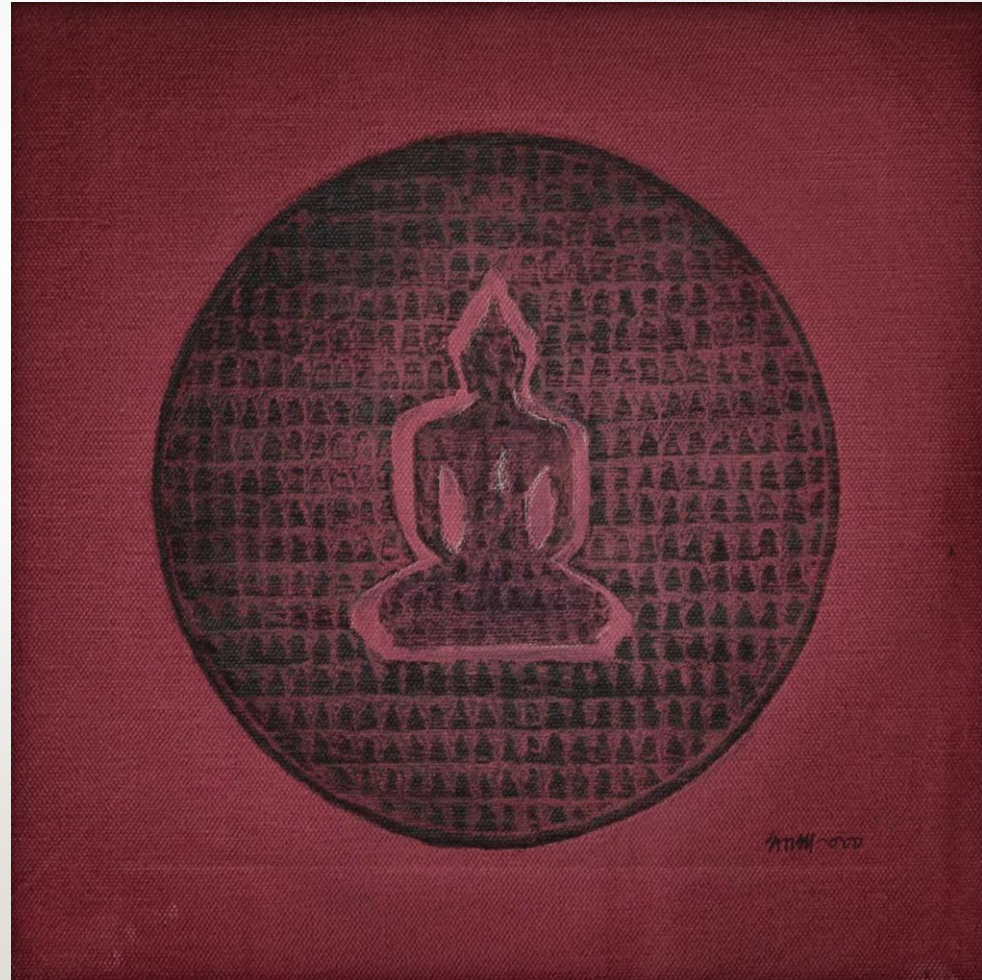

Micro Shunya

10" x 10"

Mixed Media on Canvas

2017

[ENQUIRE NOW](#)