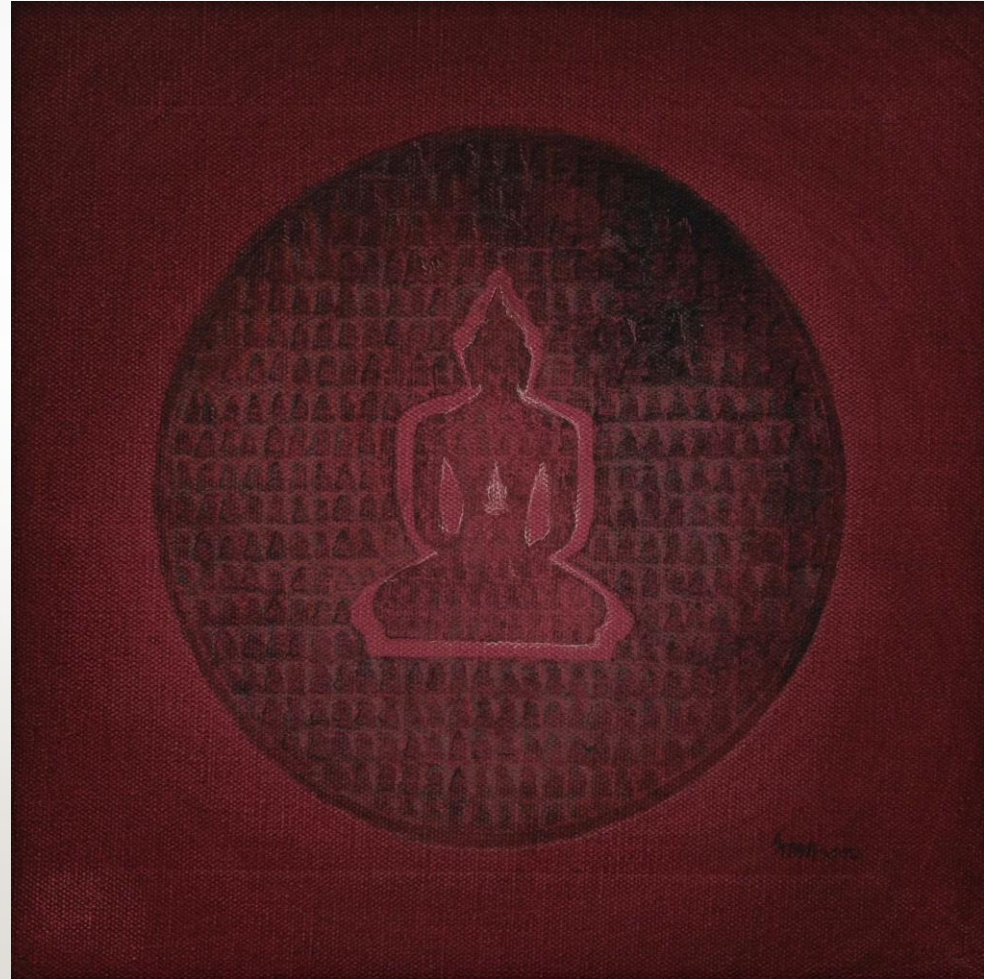

Micro Shunya

10" x 10"

Mixed Media on Canvas

2017

[ENQUIRE NOW](#)