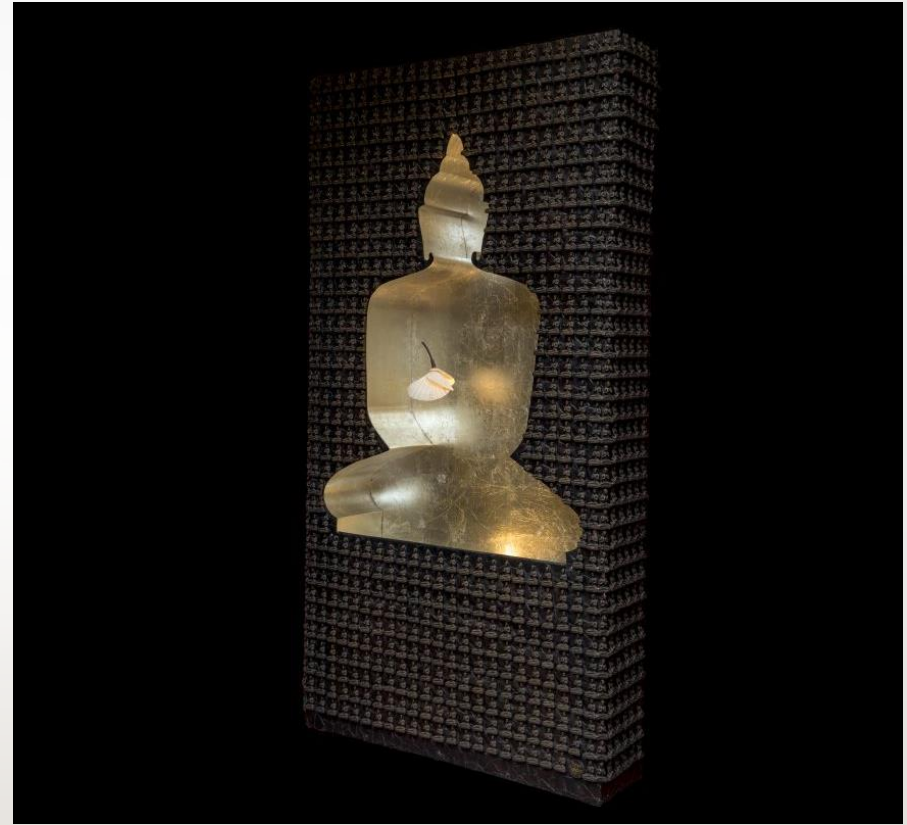

## Meditations on a Mandala

Size: 9ft (diameter) | Copper with Patina and Gold plating, Stainless in Gold and Mirror Finish | 2016

[ENQUIRE NOW](#)

## Meditations on a Mandala (detail)

Size: 9ft (diameter) | Copper with Patina and Gold plating, Stainless in Gold and Mirror Finish | 2016

[ENQUIRE NOW](#)

- The color palette and overlapping circles give the sculpture its distinct visual appeal, as it is both visually arresting and captivating.
- The sculpture is highly symbolic, as the overlapping circles represent the interconnectedness of all things, as well as the idea of duality.