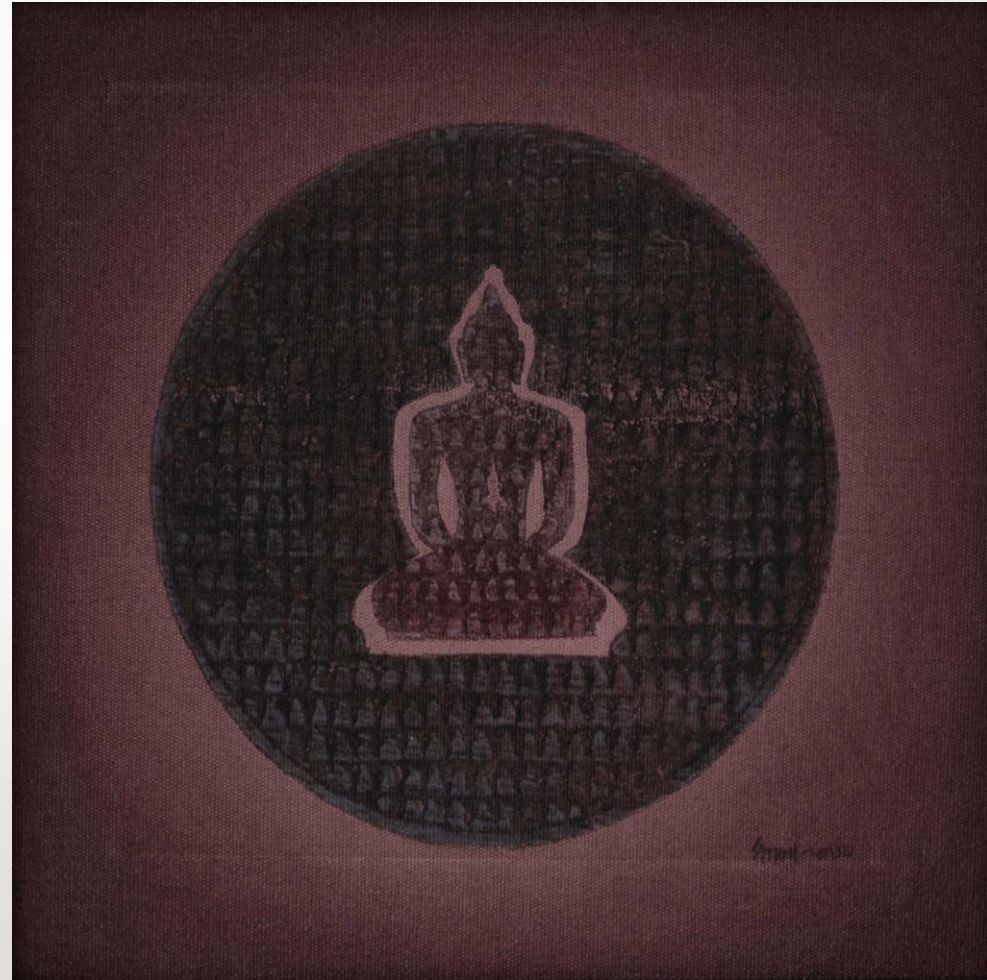

Micro Shunya

10" x 10"

Mixed Media on Canvas

2017

[ENQUIRE NOW](#)