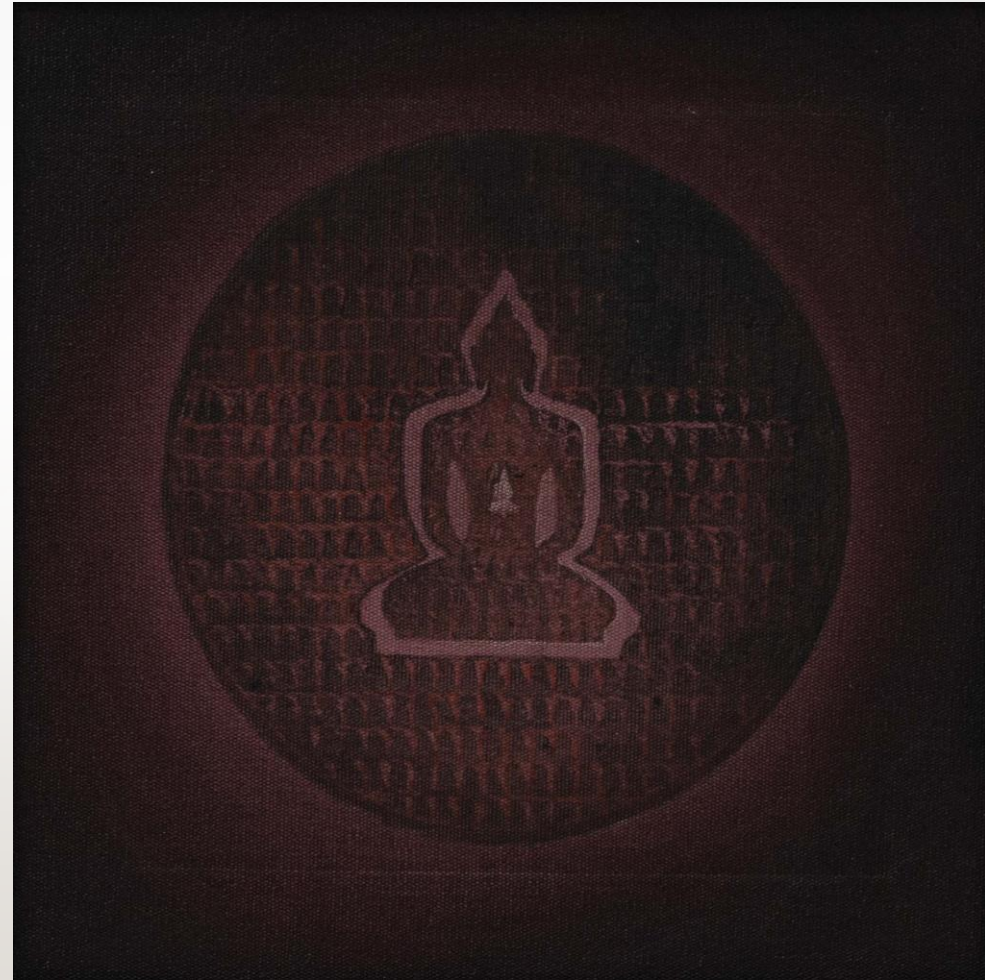

Micro Shunya

10" x 10"

Mixed Media on Canvas

2017

[ENQUIRE NOW](#)