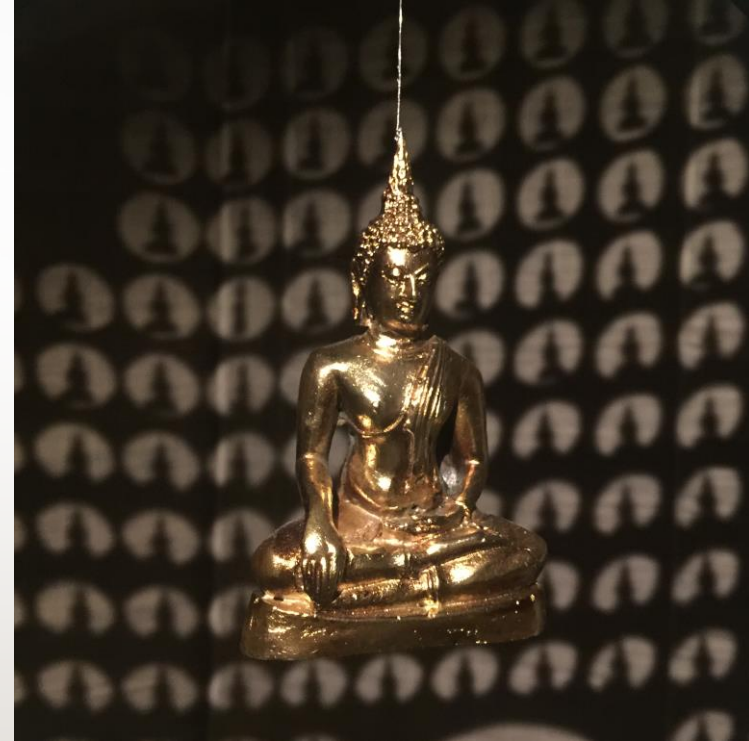

## Meditations on a Mandala

Size: 9ft (diameter) | Copper with Patina and Gold plating, Stainless in Gold and Mirror Finish | 2016

[ENQUIRE NOW](#)