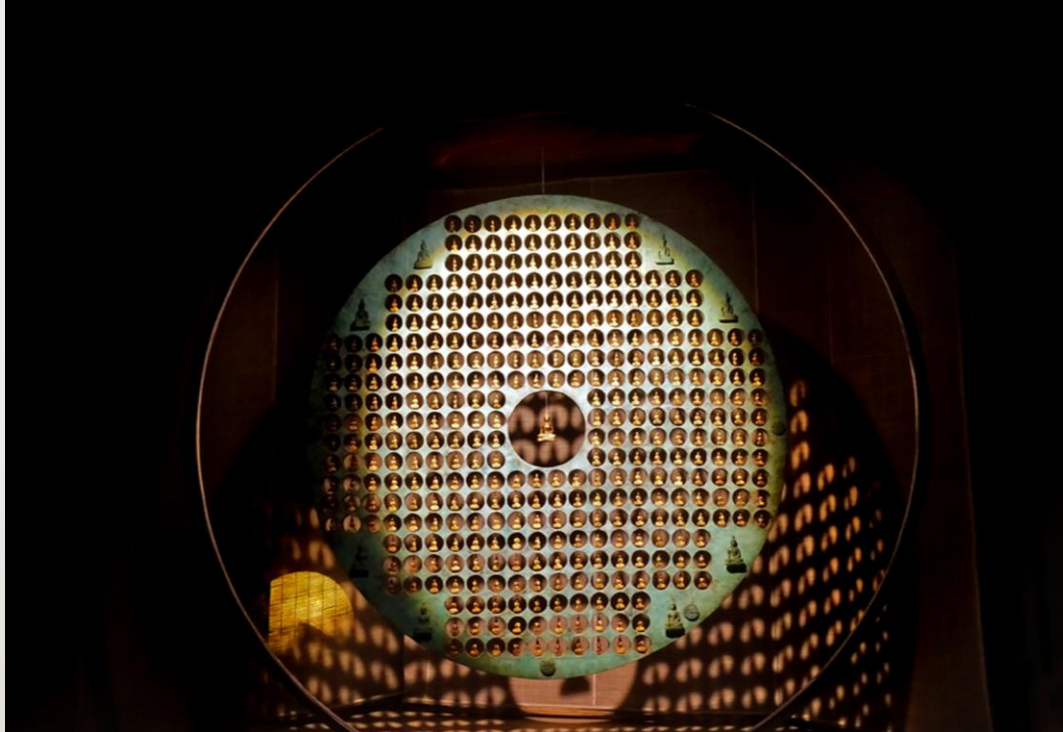

## Micro Shunya

---

10" x 10"

Mixed Media on Canvas

2017

[ENQUIRE NOW](#)