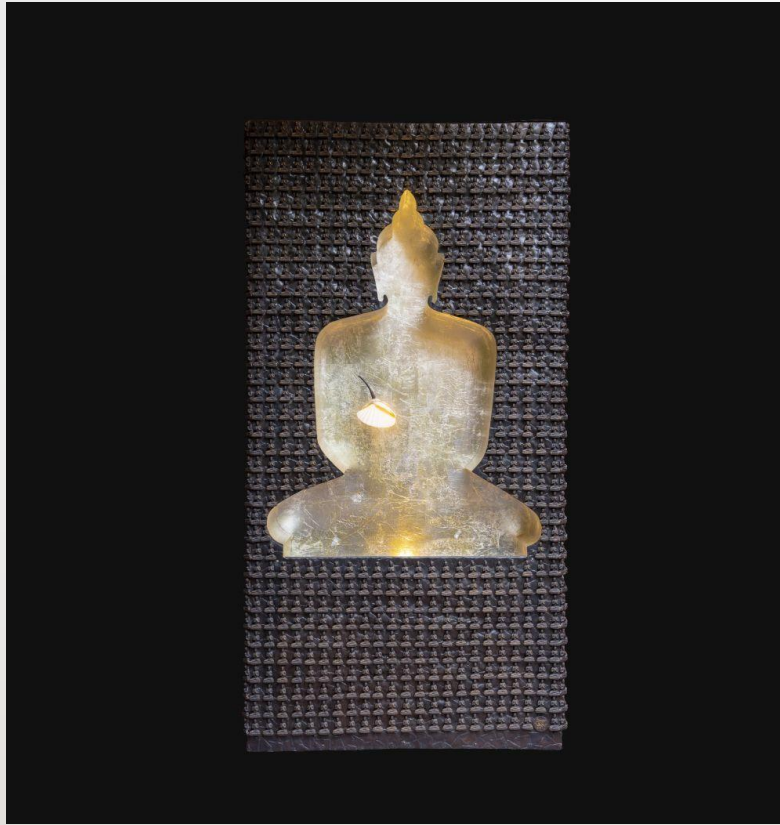

SILENT ETERNITY

72" x 38" x 10" | Copper with antique finish, silver leaf and sea shell | 2016

[ENQUIRE NOW](#)