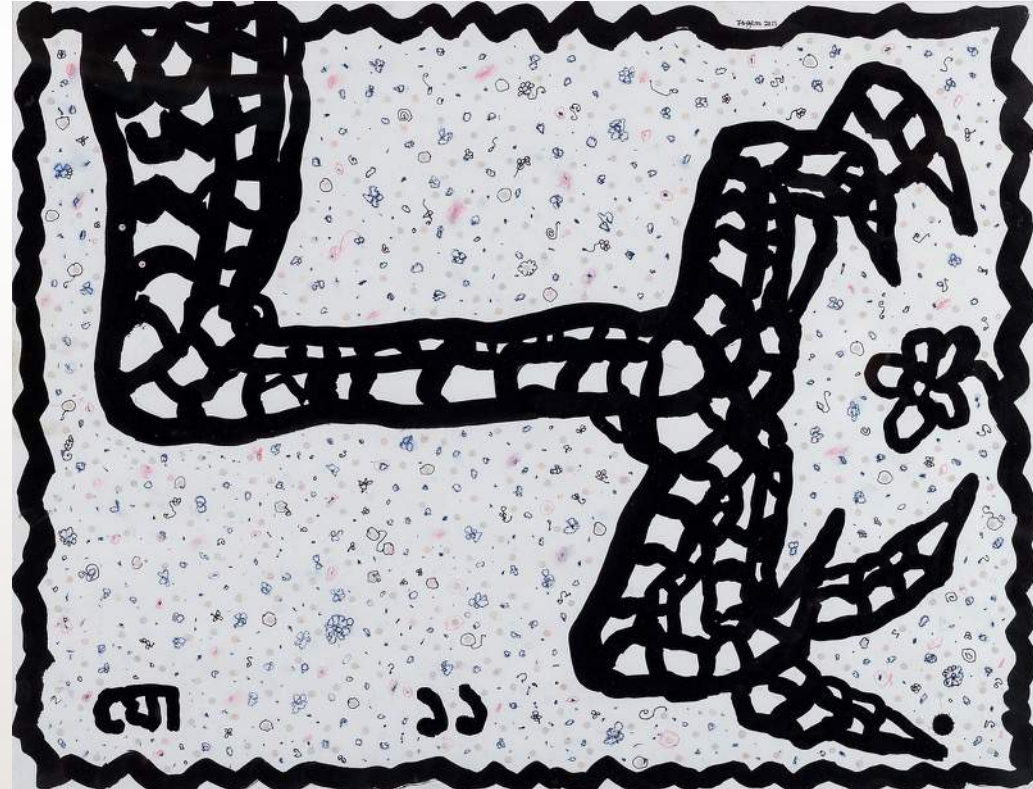

## JOGEN CHOWDHURY

---

The Claw

20in x 24in

Black ink with Brush & Mixed Media

2011