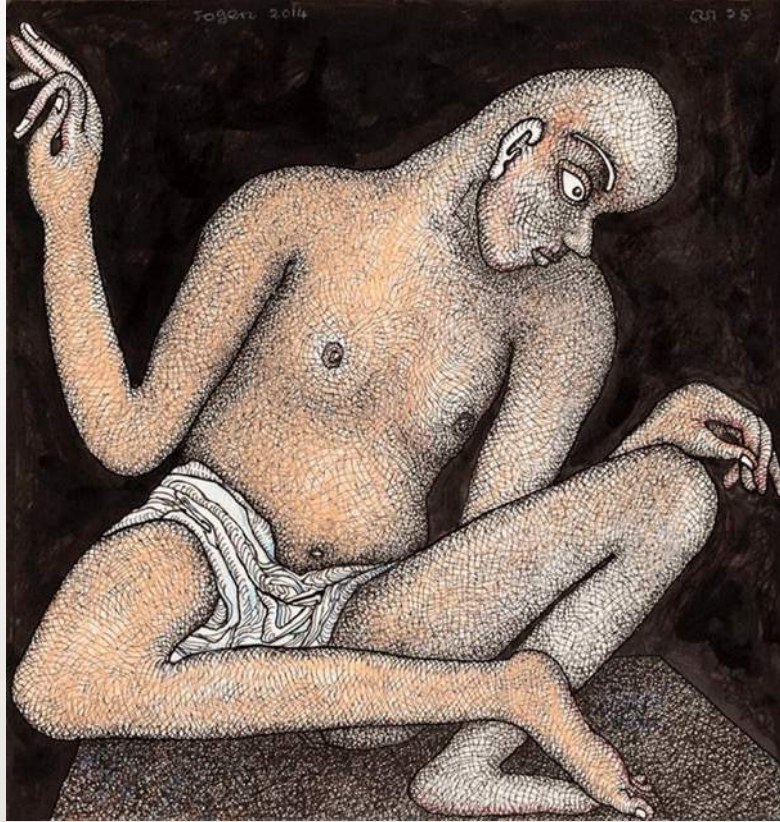

## JOGEN CHOWDHURY

---

Nilabati

20.9in x 11.1in

Pen and Ink with Coloured Pencil  
and Pastels

2018

In *Man Seated on the Floor*, he portrays using powerful, fluid lines and the pastel shades of cross-hatching with an accuracy and depth so characteristic of his style.

The undulating contours of the figurative body as well as the profile of the face he creates, render a sense of rhythmic movement that is rare, if not animated.