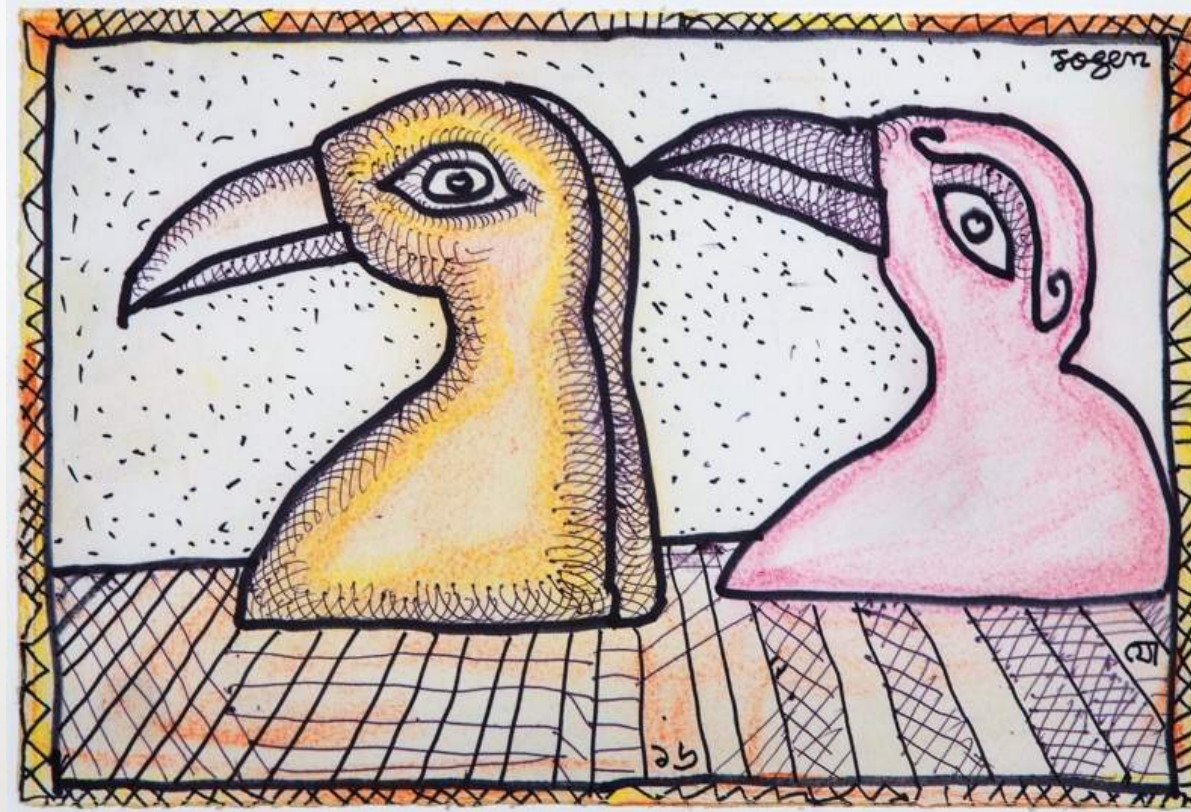

JOGEN CHOWDHURY

A Pair of Birds | 7.5" x 11.2" | Ink & Pastel | 2016