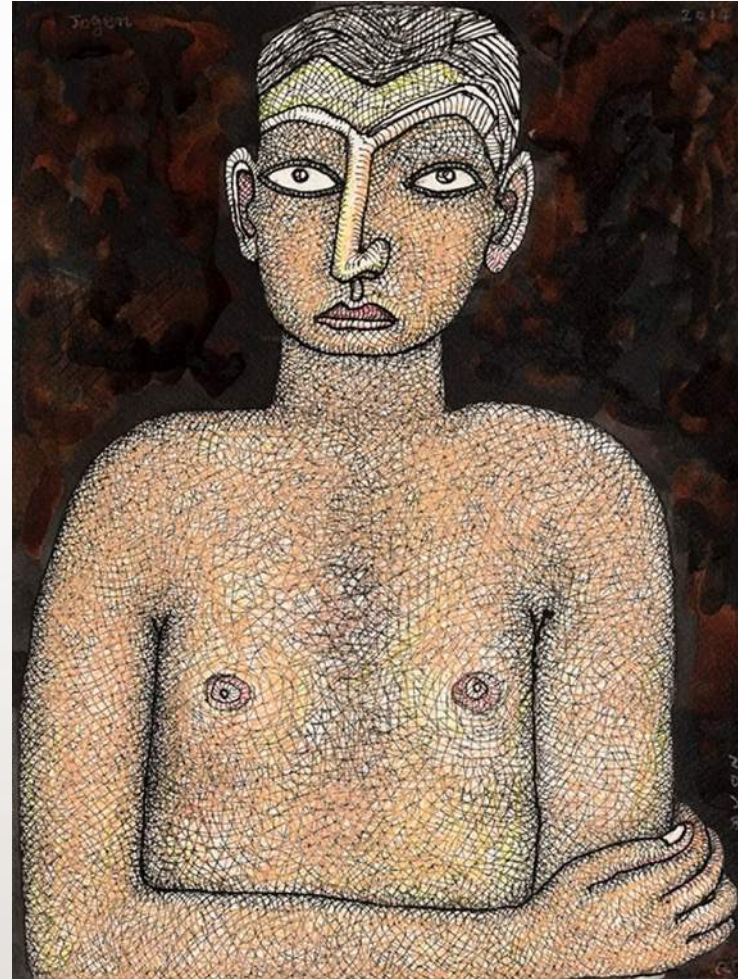

# JOGEN CHOWDHURY

B. 1939

---

SOLO SHOW / INDIA ART FAIR, NEW DELHI

9<sup>TH</sup> – 12<sup>TH</sup> FEBRUARY 2018

“Chowdhury revels in creating images that are not beautiful - they are not painterly, like the *Woman with Silver Necklace* (2011), but his women have a rustic radiance and enigmatic elegance in the way he succinctly captures a transient moment of vulnerability with an accurate yet lyrical clarity that stems from his highly developed technique and deep understanding of his subject and the human condition.”

## JOGEN CHOWDHURY

Woman with Silver Necklace | 12.7” x 12.8” | Pen & Ink with Mixed Media on paper | 2014

## JOGEN CHOWDHURY

---

Face of a Girl

11 in x 7.5 in

Pen & Ink, Coloured Pencil and Oil  
Pastel on Paper

2014

## JOGEN CHOWDHURY

---

Young Boy

12in x 9in

Pen & Ink, Coloured Pencil and Oil  
Pastel on Paper

2014