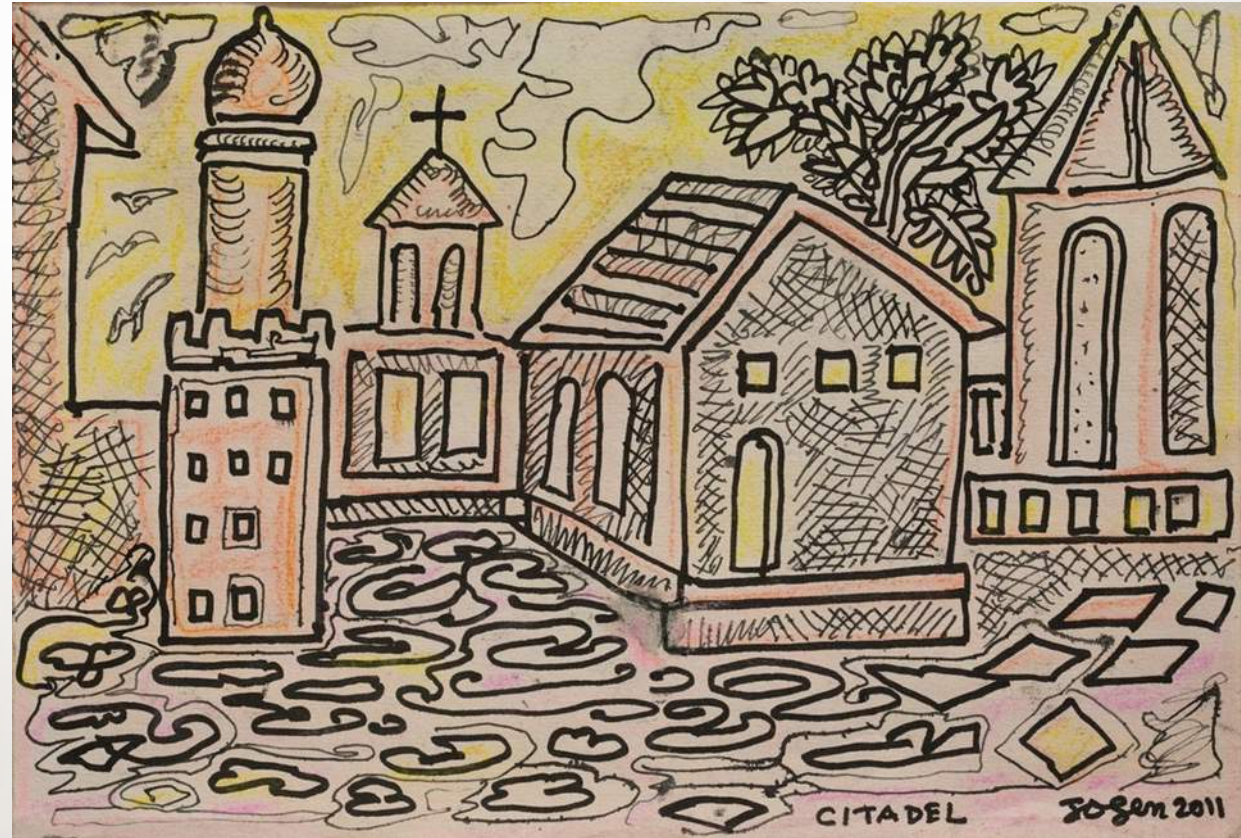

## JOGEN CHOWDHURY

---

Citadel

7.5in x 11in

Ink & Pastels on Paper

2011