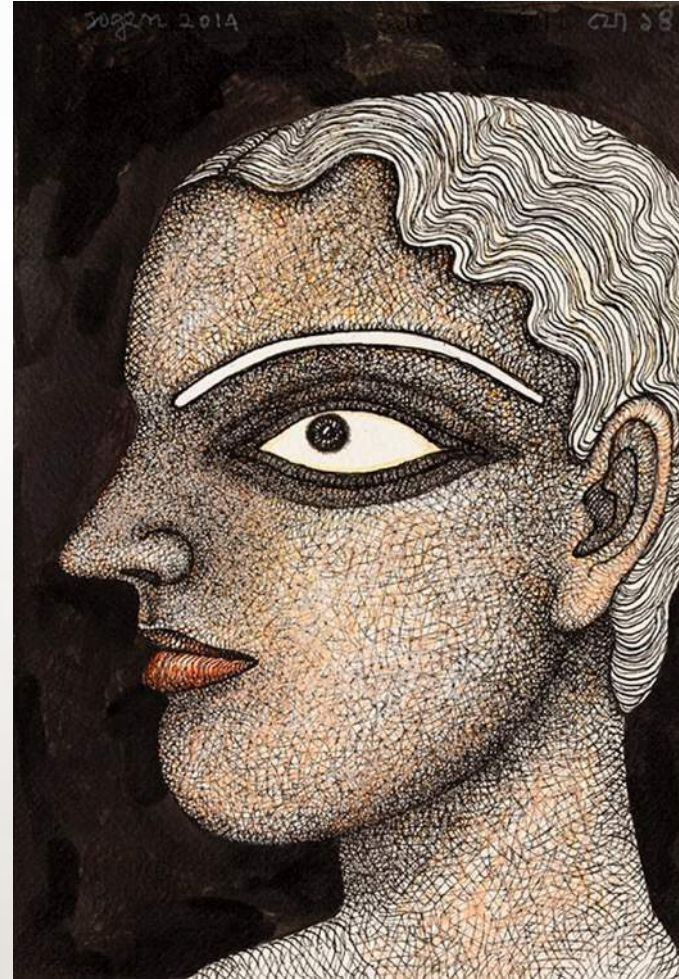

# JOGEN CHOWDHURY

B. 1939

---

SOLO SHOW / INDIA ART FAIR, NEW DELHI

9<sup>TH</sup> – 12<sup>TH</sup> FEBRUARY 2018

“Chowdhury revels in creating images that are not beautiful - they are not painterly, like the *Woman with Silver Necklace* (2011), but his women have a rustic radiance and enigmatic elegance in the way he succinctly captures a transient moment of vulnerability with an accurate yet lyrical clarity that stems from his highly developed technique and deep understanding of his subject and the human condition.”

## JOGEN CHOWDHURY

Woman with Silver Necklace | 12.7” x 12.8” | Pen & Ink with Mixed Media on paper | 2014

## JOGEN CHOWDHURY

---

Face of a Girl

11 in x 7.5 in

Pen & Ink, Coloured Pencil and Oil  
Pastel on Paper

2014

## JOGEN CHOWDHURY

---

Young Boy

12in x 9in

Pen & Ink, Coloured Pencil and Oil  
Pastel on Paper

2014