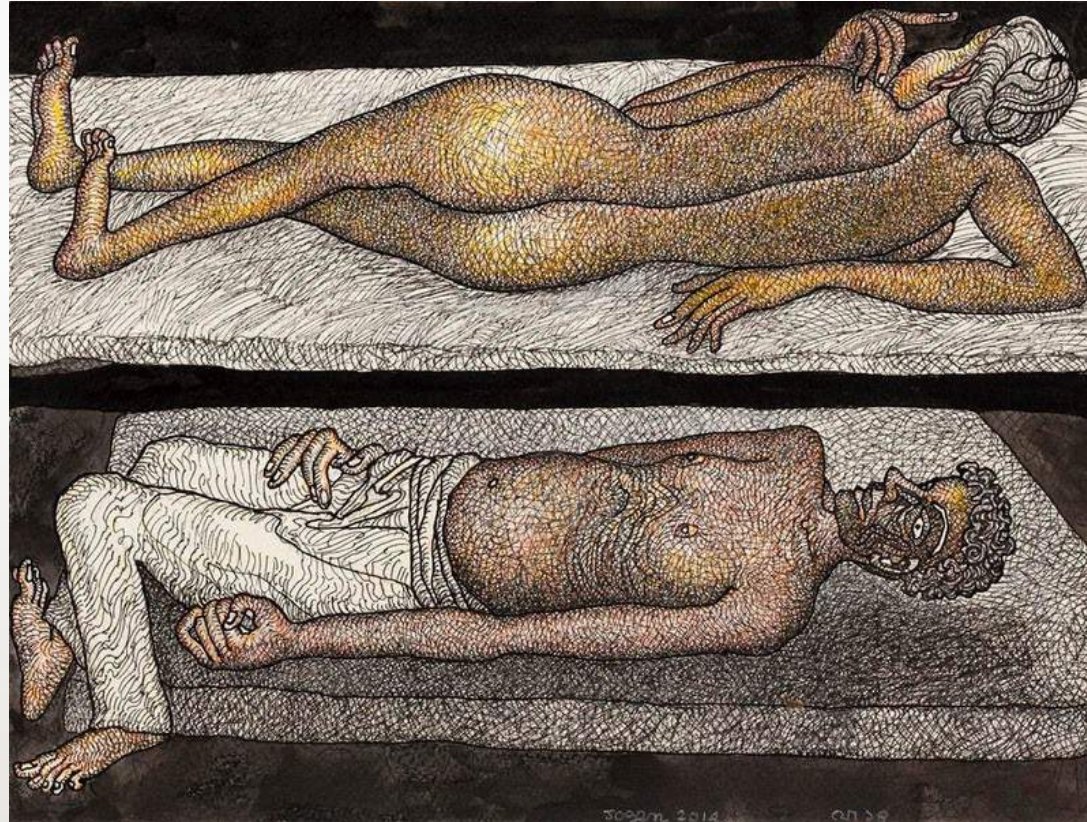

JOGEN CHOWDHURY

Untitled | 9" x 12" | Pen & Ink, Coloured Pencil and Oil Pastel on Paper | 2014