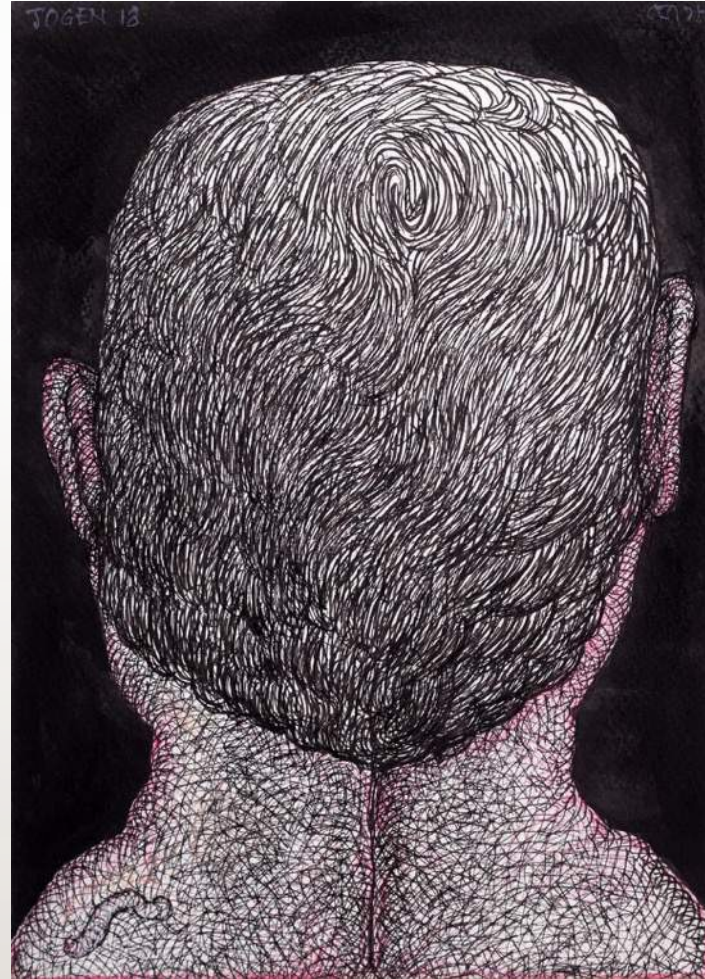

## JOGEN CHOWDHURY

---

Head from Back

10.2in x 7.2in

Pen and Ink with Pastel

2017

When Chowdhury creates stunning pastel works on paper, there are no backgrounds.

With effortless ease, his figures are woven into a shape with a spidery web of dense cross-hatched lines, fleshed out with a hint of colour, added with a soft dry pastel.

## JOGEN CHOWDHURY

Head of a Woman | 7" x 6.5" | Ink & Pastel on Paper | 2016