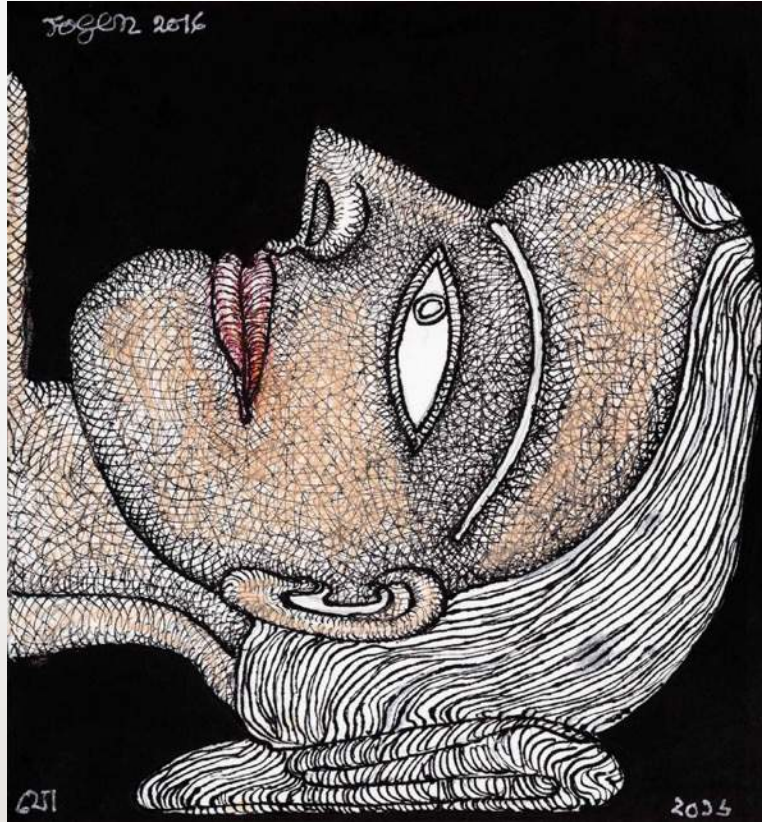

# JOGEN CHOWDHURY

B. 1939

---

SOLO SHOW / INDIA ART FAIR, NEW DELHI

9<sup>TH</sup> – 12<sup>TH</sup> FEBRUARY 2018

“Chowdhury revels in creating images that are not beautiful - they are not painterly, like the *Woman with Silver Necklace* (2011), but his women have a rustic radiance and enigmatic elegance in the way he succinctly captures a transient moment of vulnerability with an accurate yet lyrical clarity that stems from his highly developed technique and deep understanding of his subject and the human condition.”

## JOGEN CHOWDHURY

---

Head from Back

10.2in x 7.2in

Pen and Ink with Pastel

2017

When Chowdhury creates stunning pastel works on paper, there are no backgrounds.

With effortless ease, his figures are woven into a shape with a spidery web of dense cross-hatched lines, fleshed out with a hint of colour, added with a soft dry pastel.

## JOGEN CHOWDHURY

Head of a Woman | 7" x 6.5" | Ink & Pastel on Paper | 2016