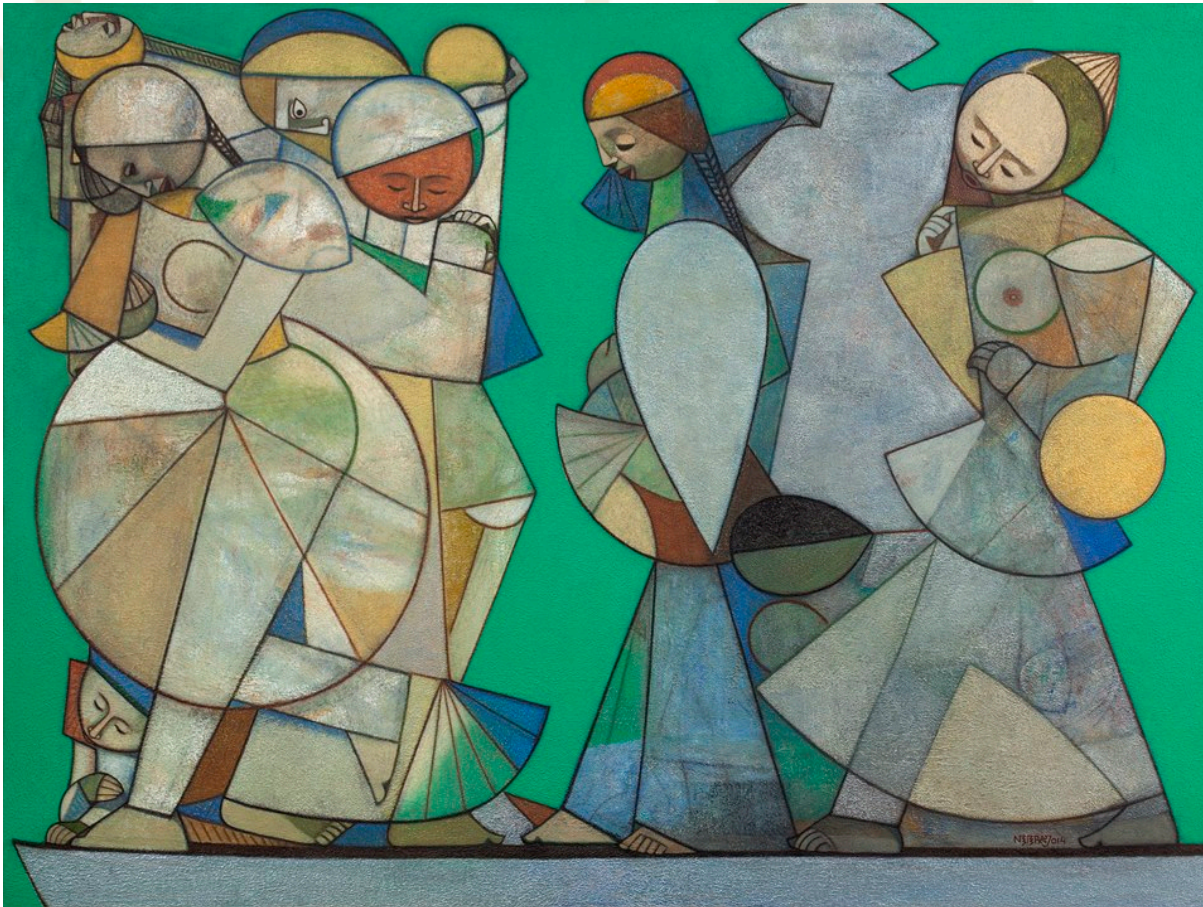

SANCHIT ART

NEERAJ GOSWAMI

Space 'Pageant' – An Allegory of Love

Solo Show

28th to 31st January 2016

India Art Fair, 2016 | Booth E8
NSIC Grounds, Okhla, New Delhi

E-Catalogue

SANCHIT ART

God is my Charioteer | 48inx 108in | Acrylic on Canvas | 2016

Space-Traffic | 78in x 78in | Acrylic on Canvas | 2015

Space Pageant | 48in x 84in | Acrylic on Canvas | 2015

Enchanted shunya (Play) | 60inx 60in | Oil on Canvas | 2013

Rise (mute reverberations) | 70in x 47in | Oil on Canvas | 2013

Flight into Space (Shunya) | 42in x 48in | Oil on canvas | 2013

Gift | 48in x 36in | Oil on Canvas | 2015

Vacation | 48in x 36in | Oil on Canvas | 2013