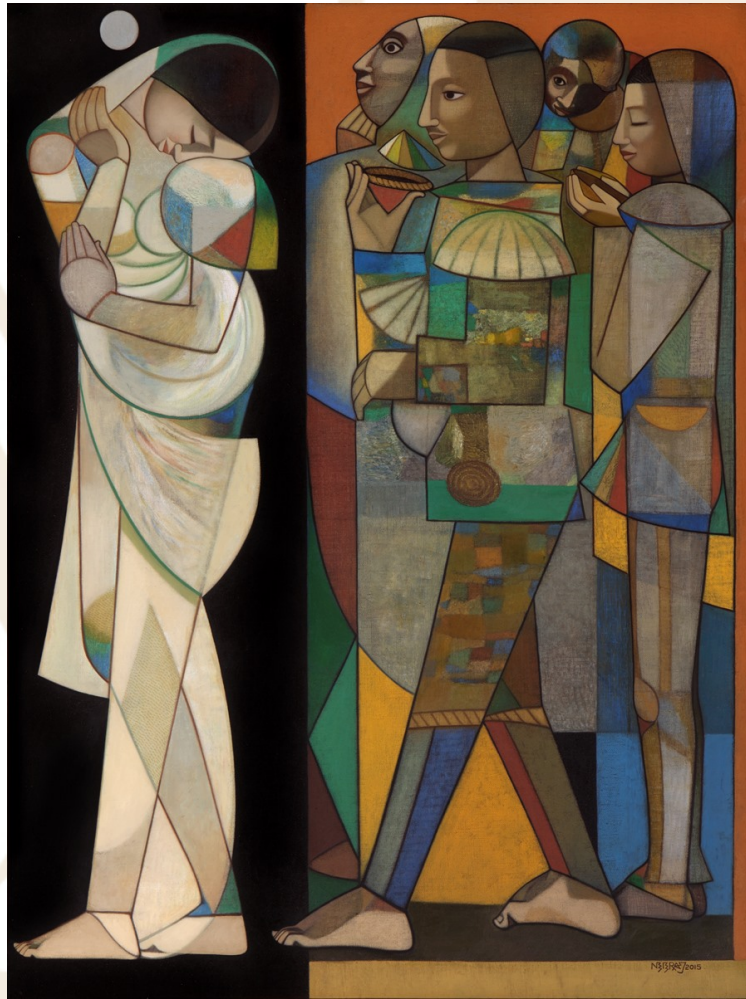

SANCHIT ART

NEERAJ GOSWAMI

Space 'Pageant' – An Allegory of Love

Solo Show

28th to 31st January 2016

India Art Fair, 2016 | Booth E8
NSIC Grounds, Okhla, New Delhi

E-Catalogue

SANCHIT ART

God is my Charioteer | 48inx 108in | Acrylic on Canvas | 2016

Space-Traffic | 78in x 78in | Acrylic on Canvas | 2015

Space Pageant | 48in x 84in | Acrylic on Canvas | 2015

Enchanted shunya (Play) | 60inx 60in | Oil on Canvas | 2013

Rise (mute reverberations) | 70in x 47in | Oil on Canvas | 2013

Flight into Space (Shunya) | 42in x 48in | Oil on canvas | 2013

Gift | 48in x 36in | Oil on Canvas | 2015

Vacation | 48in x 36in | Oil on Canvas | 2013