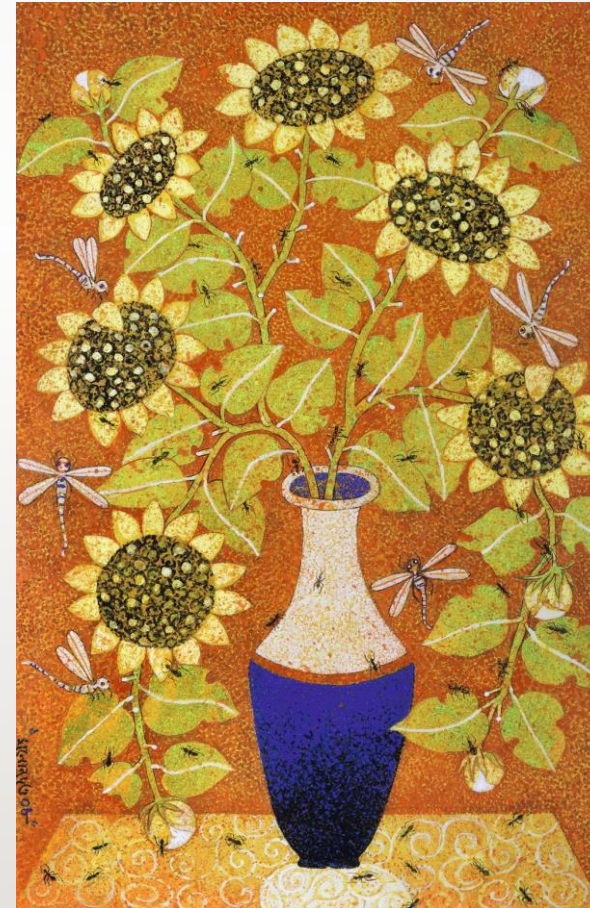

This is a brilliant piece by Sanjay Bhattacharya that captures the rhythm of nature as this composition is poetic and filled with romanticism, exuding a sense of harmony with a calmer and soothing color pallet.

SANJAY BHATTACHARYA

Lotus Pond | 42 in x 60 in | Oil on Canvas | 2021

[ENQUIRE NOW](#)

MANOJ DUTTA

Spring

30 in x 20 in

Tempera on Board

2008