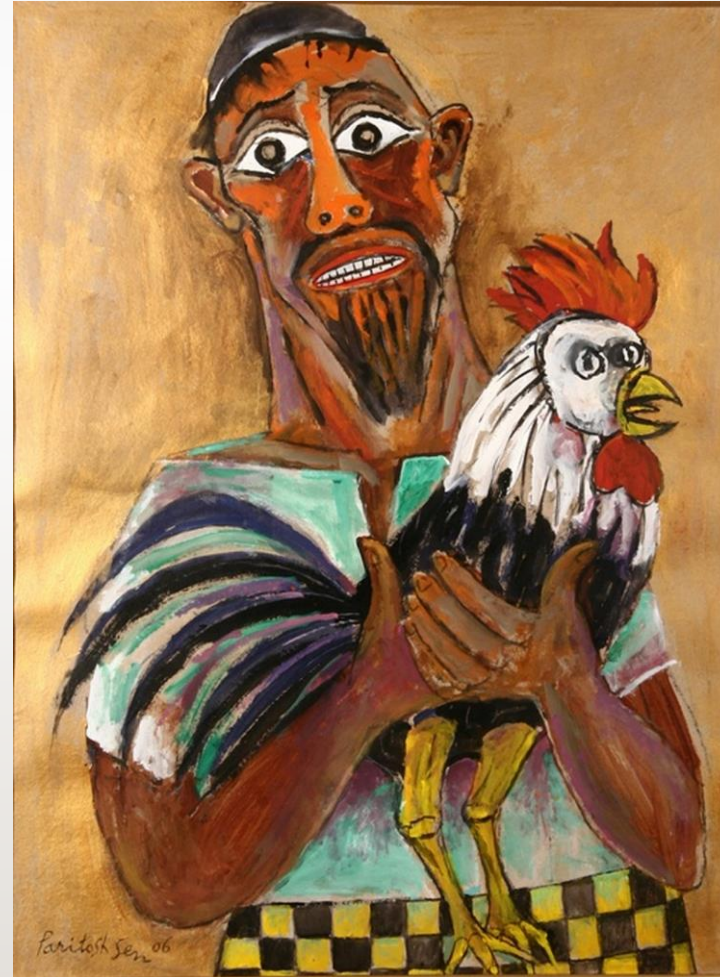

PARITOSH SEN

Untitled

39 in x 30 in

Acrylic On Paper

2006

[ENQUIRE NOW](#)