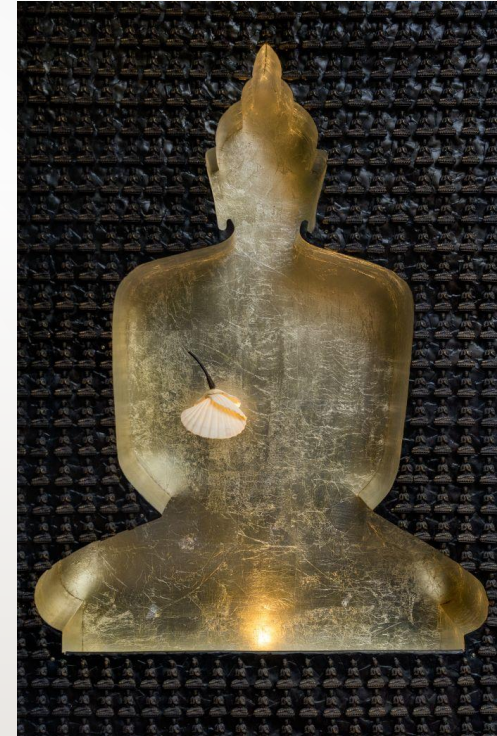

SATISH GUPTA

Silent Eternity | 72 in x 38 in x 10 in | Copper with antique finish, silver leaf and sea shell | 2016

[ENQUIRE NOW](#)