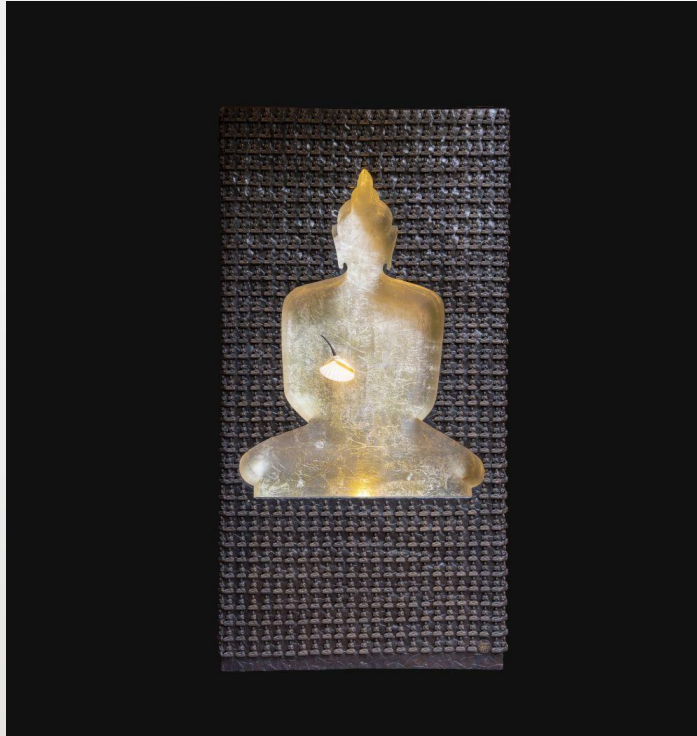

SATISH GUPTA

Silent Eternity | 72 in x 38 in x 10 in | Copper with antique finish, silver leaf and sea shell | 2016

[ENQUIRE NOW](#)